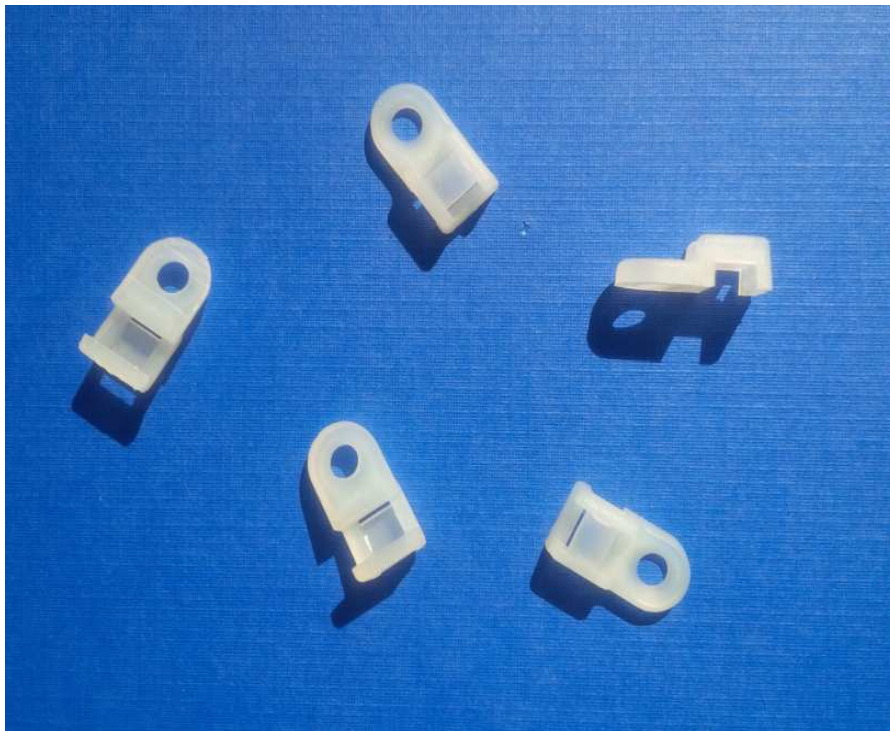

ANCHOR MOUNTS

Screw Sizes Available	Colors
6"	Natural
8"	Natural