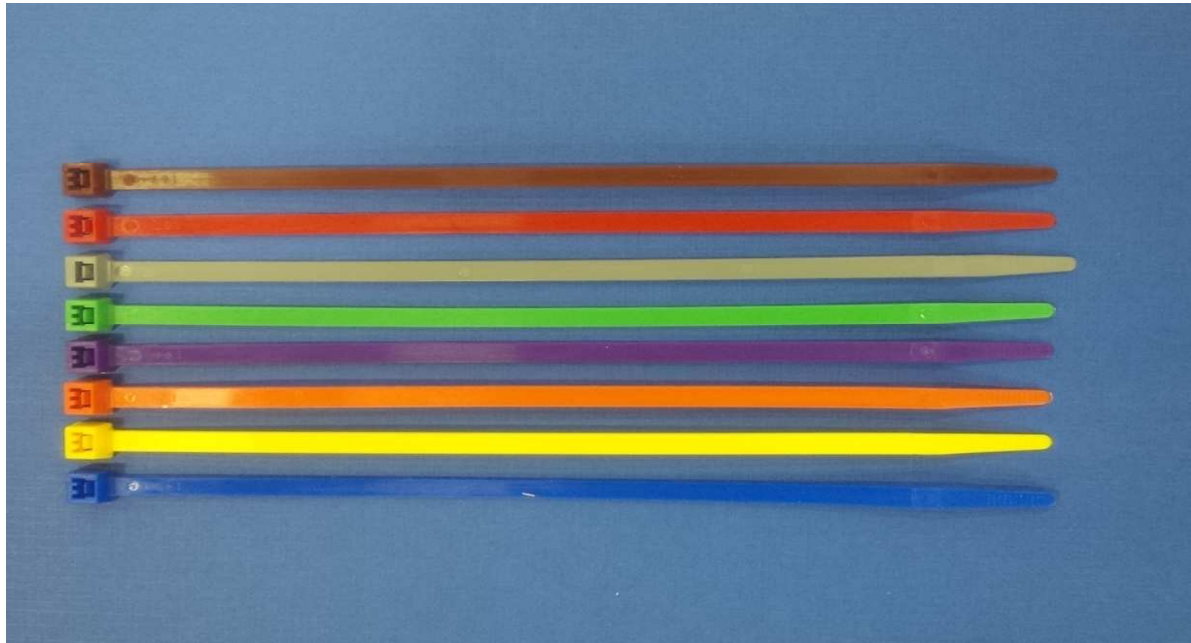

COLORED CABLE TIES

Tensile Strength	Sizes Available	Colors
18 lb	4"	Red, Orange, Yellow, Green, Blue, Purple, Gray, FL Pink, FL Orange, FL Yellow, FL Green, FL Blue
40 lb	5", 8"	Red, Orange, Yellow, Green, Blue, Purple, Gray, Brown, FL Pink, FL Orange, FL Yellow, FL Green, FL Blue
50 lb	7", 11", 14"	Red, Orange, Yellow, Green, Blue, Purple, Gray, Brown, FL Pink, FL Orange, FL Yellow, FL Green, FL Blue
120 lb	14"	Red, Orange, Yellow, Green, Blue, Purple, Gray, FL Pink, FL Orange, FL Green, FL Blue

*FL – Florescent