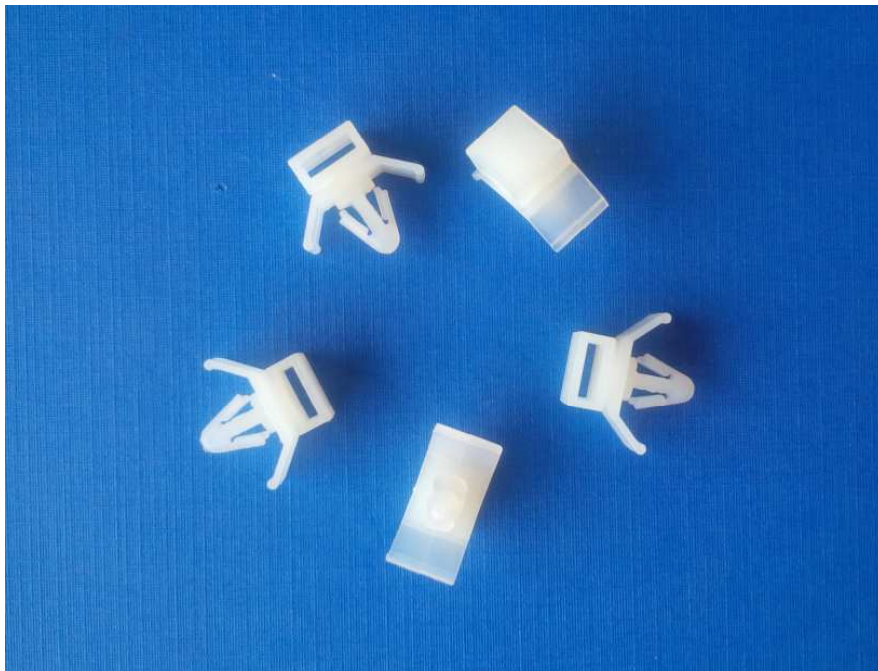

## WING PUSH MOUNTS

Slot Sizes Available	Colors
.25	Natural, Black
.31	Natural